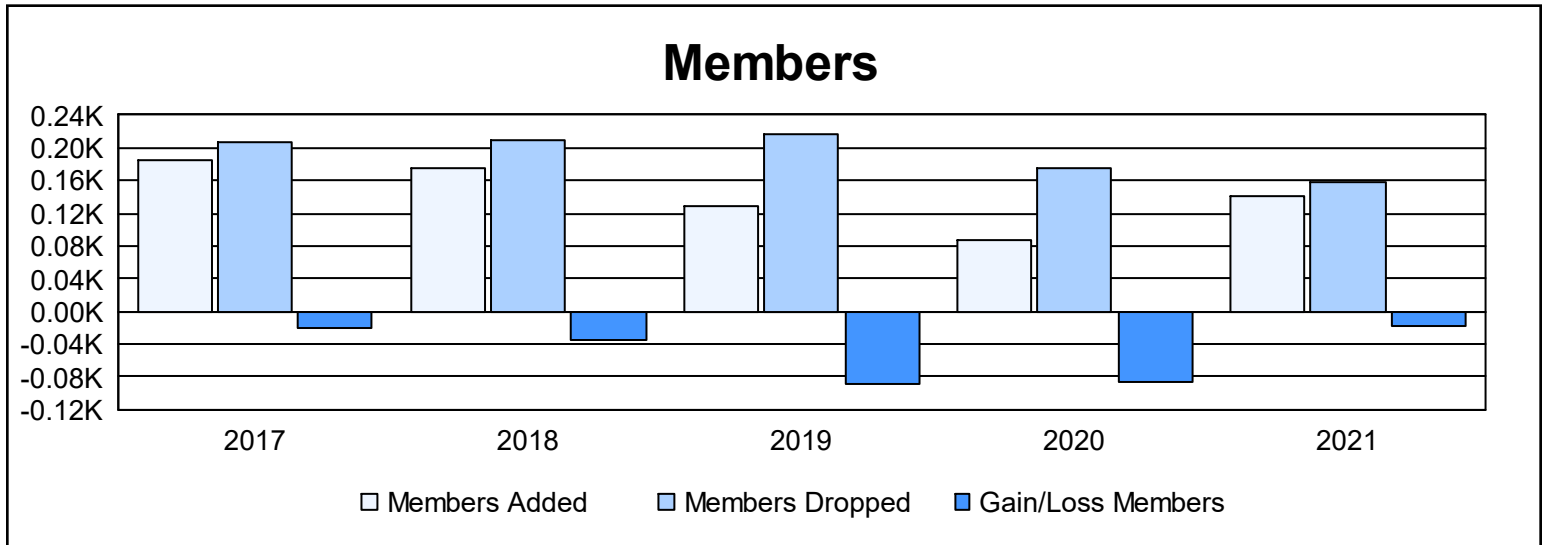

Year	New Clubs	Dropped Clubs	Gain/ Loss Clubs	New Members	Charter Members	Reinstate Members	Transfer Members	Total Member Added	Total Members Dropped	Gain/ Loss Members
2016-2017	0	1	-1	151	7	17	11	186	207	-21
2017-2018	0	2	-2	151	0	8	17	176	210	-34
2018-2019	0	5	-5	109	0	7	13	129	217	-88
2019-2020	0	0	0	64	2	9	13	88	174	-86
2020-2021	0	1	-1	120	2	13	6	141	159	-18
<b>Average</b>	<b>0</b>	<b>2</b>	<b>-2</b>	<b>119</b>	<b>2</b>	<b>11</b>	<b>12</b>	<b>144</b>	<b>193</b>	<b>-49</b>

### Membership Composition June 2021 Cumulative